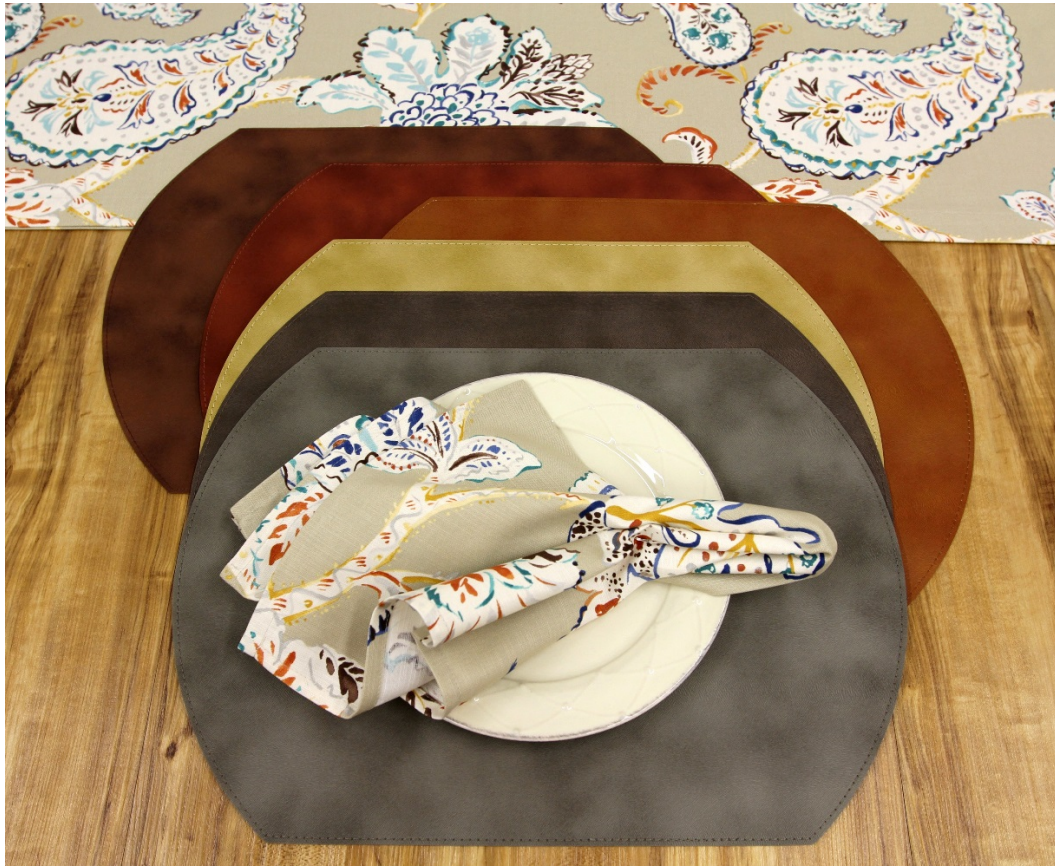

Karen Lee Ballard

PONY

Reversible – Wipe off Placemat - 100% Polyurethane Vinyl Fabric

488-201-OV PONY Putty/Mink Oval

488-202-OV PONY Ochre/Copper Oval

488-203-OV PONY Brick/Cognac Oval

Photo of reverse side –Mink/Putty

Photo of reverse side –Copper/Ochre

Photo of reverse side – Cognac/Brick