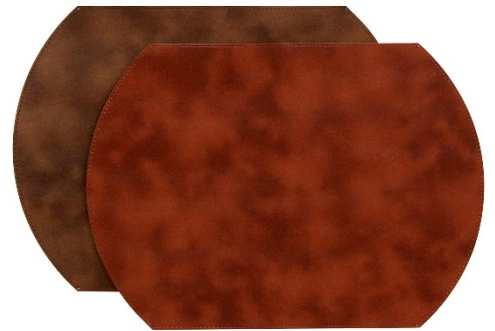

Karen Lee Ballard

PONY

Reversible – Wipe off Placemat - 100% Polyurethane Vinyl Fabric

488-201-OV PONY Putty/Mink Oval

488-202-OV PONY Ochre/Copper Oval

488-203-OV PONY Brick/Cognac Oval

Photo of reverse side –Mink/Putty

Photo of reverse side –Copper/Ochre

Photo of reverse side – Cognac/Brick