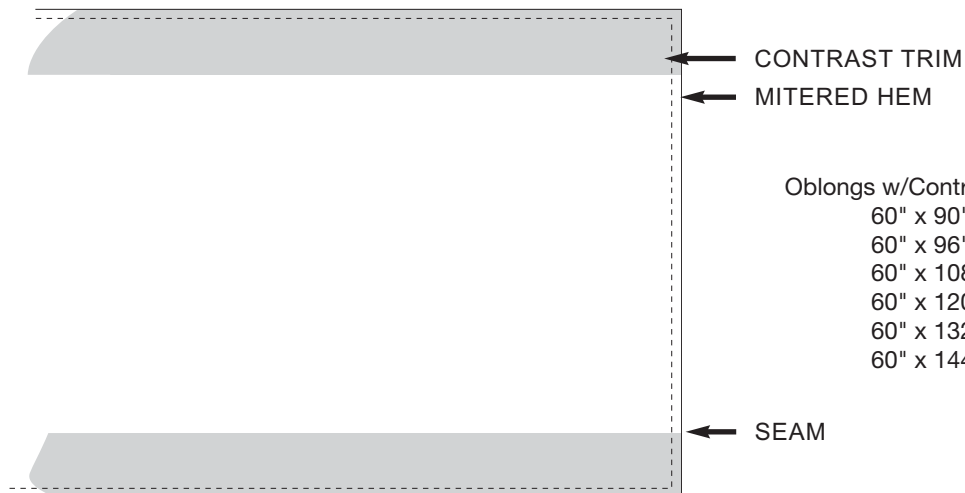

Oblongs w/Contrast Trim on lengthwise sides

60" x 90"	70" x 90"
60" x 96"	70" x 96"
60" x 108"	70" x 108"
60" x 120"	70" x 120"
60" x 132"	70" x 132"
60" x 144"	70" x 144"