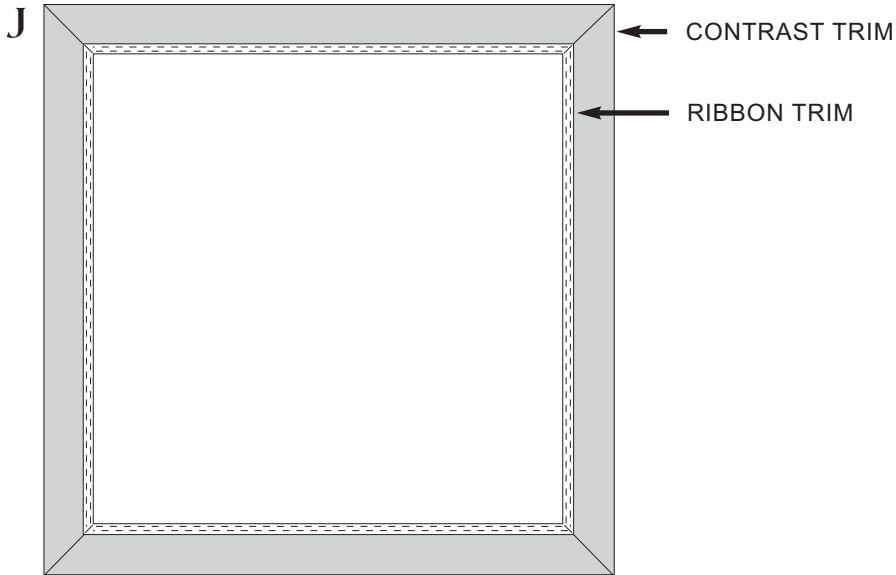

FINE LINENS FOR THE TABLE

product specifications

18" Napkin w/Ribbon Trim
17 1/2" x 17 1/2" sq.
21 1/2" x 21 1/2" sq.

← RIBBON TRIM

18" Napkin w/merrow hem
17 1/2" x 17 1/2" sq.
21 1/2" x 21 1/2" sq.

MERROW HEM →

product specifications

Runner
13" x 72"
13" x 90"
13" x 108"

Runner w/Contrast Trim
15 1/2" x 72"
15 1/2" x 90"
15 1/2" x 108"

Casual Runner w/1" Mitered Hem
15" x 90"

FINE LINENS FOR THE TABLE

product specifications

54" Sq. Cloth w/Contrast Trim
53 1/2" x 53 1/2" Sq.

70" Sq. Cloth w/Contrast Trim
70" x 70" Sq.

FINE LINENS FOR THE TABLE

product specifications

L

Rounds Hemmed w/Grosgrain Ribbon
70", 90", 96", 106" and Larger