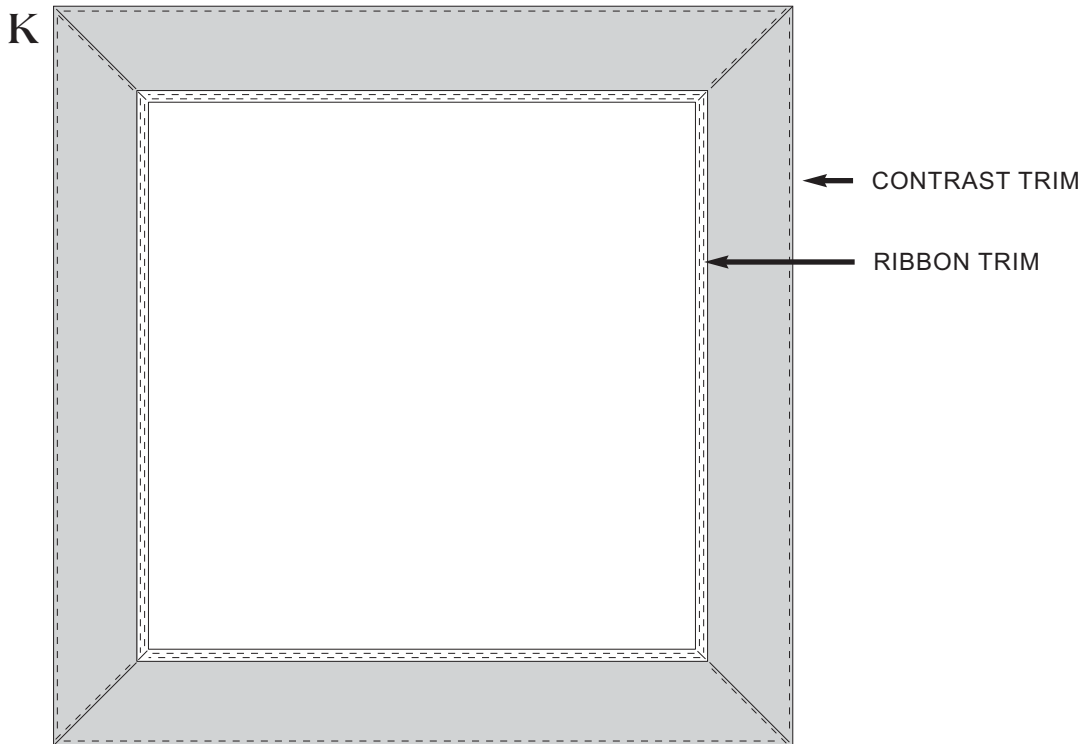

FINE LINENS FOR THE TABLE

product specifications

18" Napkin w/Ribbon Trim
17 1/2" x 17 1/2" sq.
21 1/2" x 21 1/2" sq.

← RIBBON TRIM

18" Napkin w/merrow hem
17 1/2" x 17 1/2" sq.
21 1/2" x 21 1/2" sq.

MERROW HEM →

product specifications

Runner
13" x 72"
13" x 90"
13" x 108"

Runner w/Contrast Trim
15 1/2" x 72"
15 1/2" x 90"
15 1/2" x 108"

Casual Runner w/1" Mitered Hem
15" x 90"

FINE LINENS FOR THE TABLE

product specifications

54" Sq. Cloth w/Contrast Trim
53 1/2" x 53 1/2" Sq.

70" Sq. Cloth w/Contrast Trim
70" x 70" Sq.

FINE LINENS FOR THE TABLE

product specifications

L

Rounds Hemmed w/Grosgrain Ribbon
70", 90", 96", 106" and Larger